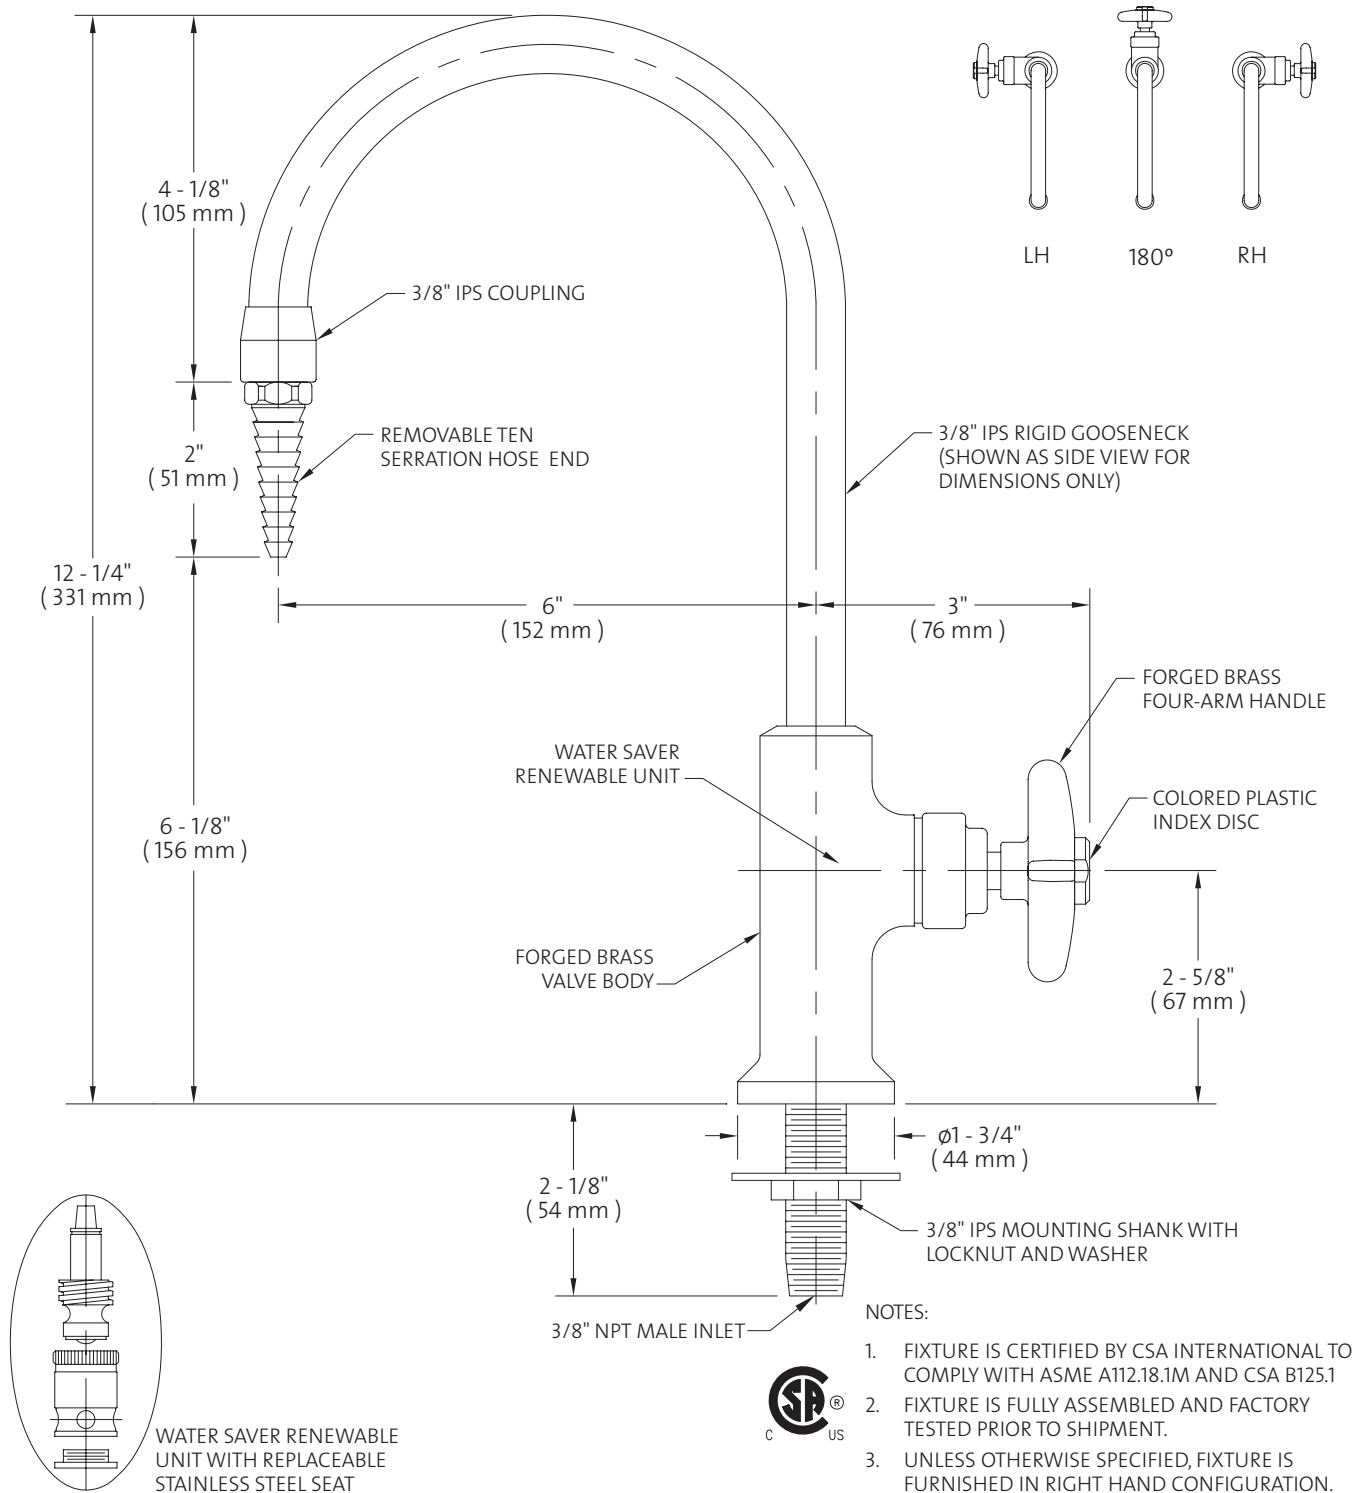

- **L611** Laboratory Single Faucet, Deck Mounted, 6" Rigid Gooseneck
- **L612** Same as Above Except with Swing Gooseneck
- **L614** Same as Above Except with Rigid/Swing Gooseneck

Measurements may vary  $\pm 1/4$ ".