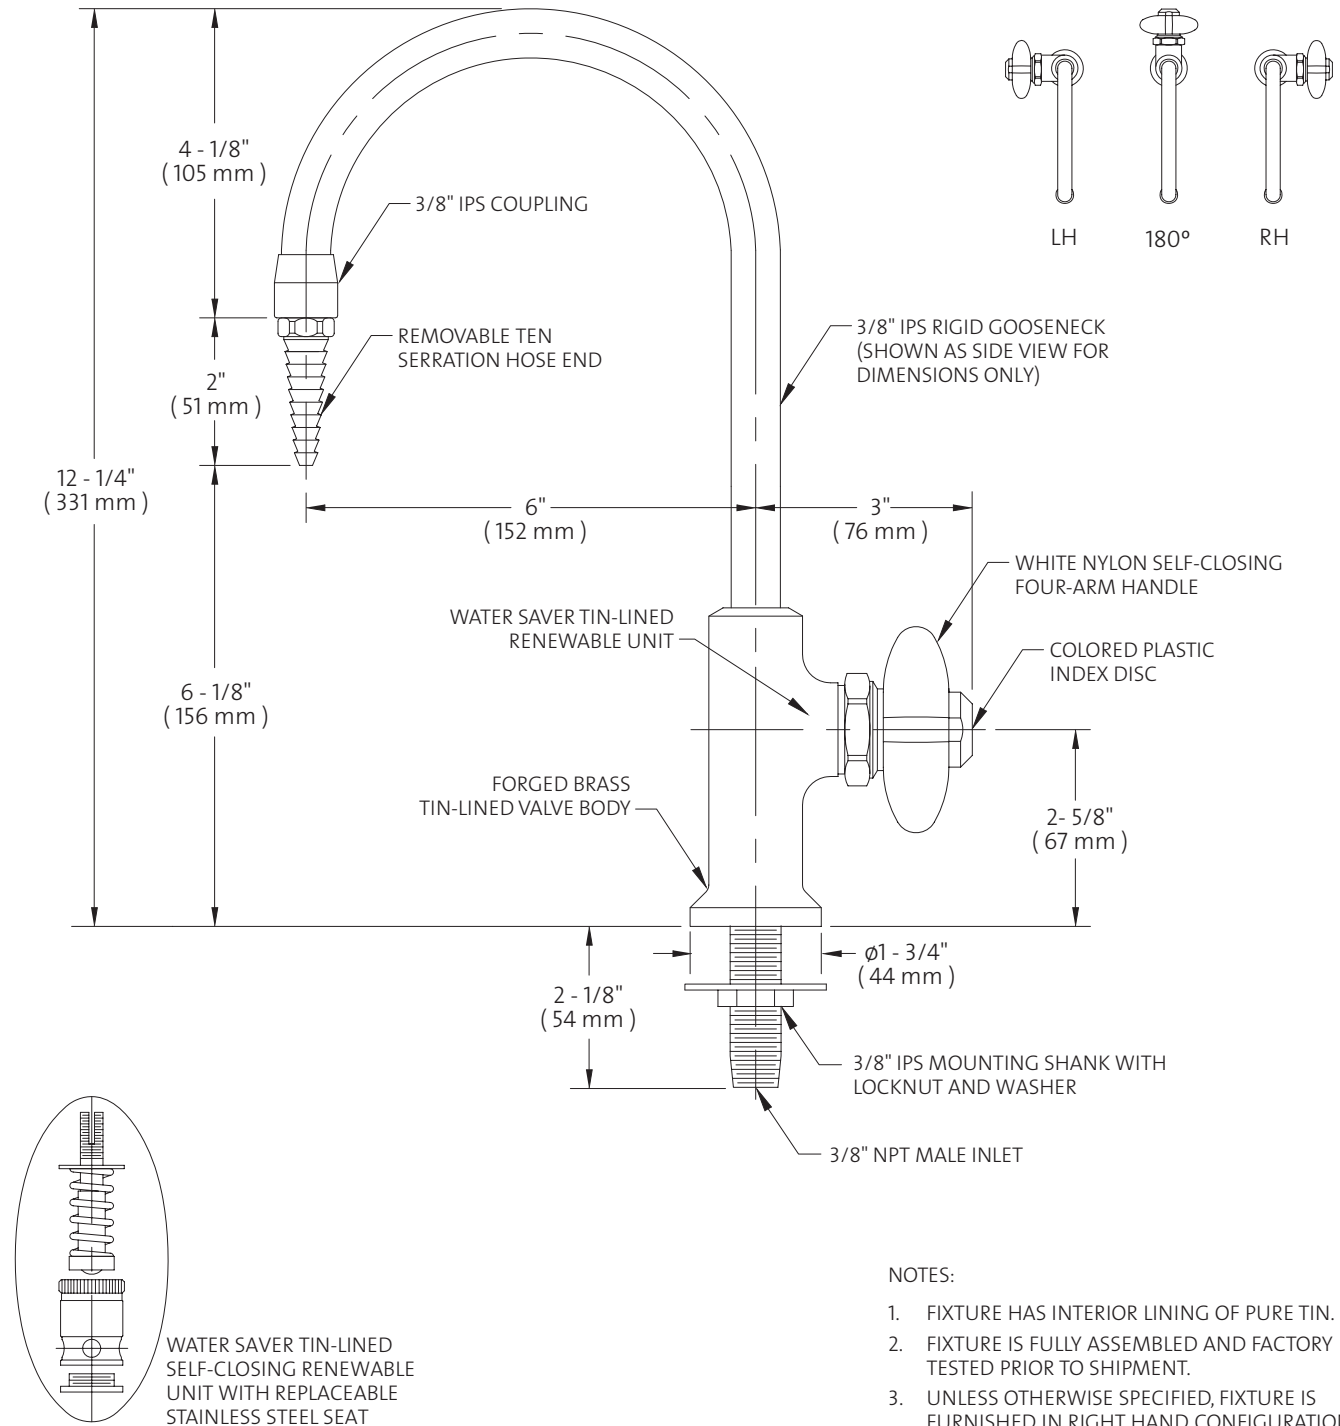

- **L681** Pure Water Faucet, Tin-Lined Brass, Deck Mounted, Self-Closing Control, 6" Rigid Gooseneck
- **L682** Same as Above Except with Swing Gooseneck
- **L684** Same as Above Except with Rigid/Swing Gooseneck

Measurements may vary $\pm 1/4$ ".